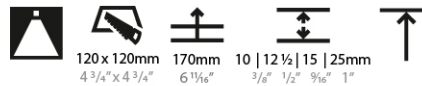

PHYSICAL

Shape: Square
Diameter (mm): 95
Diameter (in): 3 3/4
Length (mm): 106
Length (in): 4 3/16
Width (mm): 106
Width (in): 4 3/16
Depth (mm): 150
Depth (in): 5 7/8

Ceiling Thickness (mm): 10 / 12.5 / 15 / 25
Ceiling Thickness (in): 3/8 or 1/2 or 9/16 or 1

Min. Recessing Depth (mm): 170
Min. Recessing Depth (in): 6 11/16
Light Distribution: Downlight

Weight (kg): 0.705
Weight (lbs): 1.55

Fixture Finish: SSR / BKV / CWI / CRY / HAB / UFT / ITA / RUA / FTG / MYG / LOD / PUS / FRO / FUP / KIA / POP / BLS / SPG / MEY / GOH / GUM / CHC / COM / ABZ / JAG / OBR / MOS / ROR

Fixture Material: Aluminum Die Cast
Cut-out Measurements: 120mm / 4 3/4" x 120mm / 4 3/4"
Upon Request: Unique Ceiling Thickness

ELECTRICAL

Lamp Type: LED (Zhaga Standard)
Input Wattage (W): 15.5
Total Output Wattage (W): 14.5
Dimming: Tri-Mode (Non-Dimming and Phase Dimming (120Vac only) and 0-10V Dimming)

Driver Included: No
Driver Location: Recessed Housing
Driver Type: Constant Current - Universal
Driver Class: Class 2

Housing: See components
Input Voltage (V): 120 - 277
Constant Current (MA): 500

LED

Number of LEDs: 1
Color Temperature (°K): 2700 / 3000 / 3500 / 4000
Max. Delivered Lumen (lm): 940 / 980 / 1029 / 1050
Nominal Lumen (lm): 1386 / 1438 / 1511 / 1542
CRI: >90 CRI
Efficiency (%): 87.9 / 88.4 / 87.9
Lamp Life (hrs): 50000

Upon Request: RGB-W Tunable White Special Color Temperature Special LED

OPTICAL

Reflector: 20 / 40 / 60
Upon Request: Special Beam Angles

© 2024 Zaneen Lighting Inc. 1-800-338-3382, F 416-247-9319, www.zaneen.com

Available for international specifications by adding 'INT' at the end of the existing Model #. For assistance on 'custom' specifications, contact zteam@zaneen.com. In a constant effort to supply the best product, we reserve the right to change specifications or materials without notice. The most recent specification sheets are found at zaneen.com

IP rating: IP20