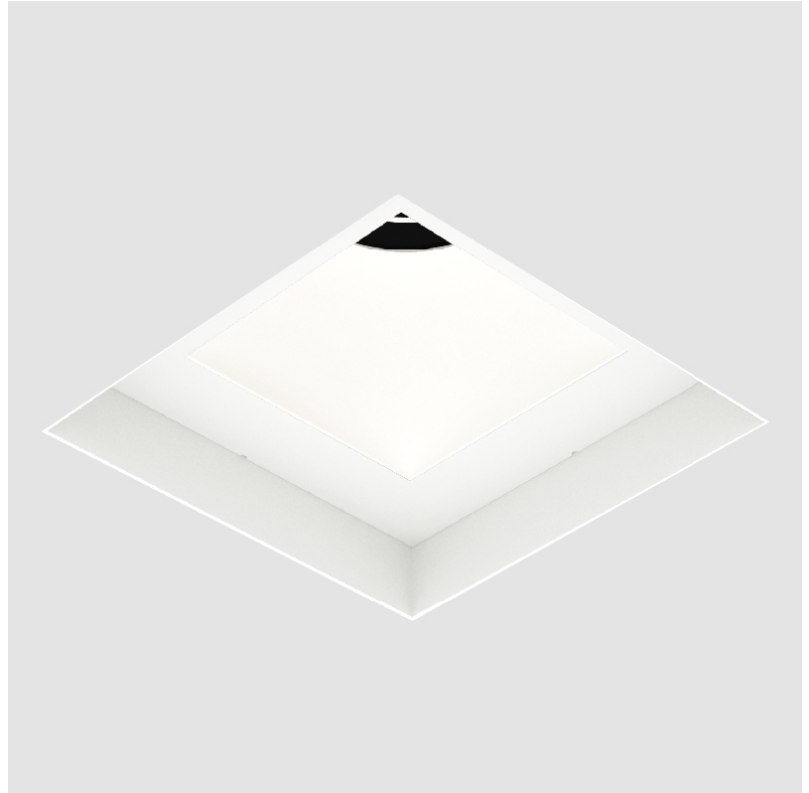

ELECTRICAL

Lamp Type: LED (Zhaga Standard)
Input Wattage (W): 15.5
Total Output Wattage (W): 14.5
Dimming: Tri-Mode (Non-Dimming and Phase Dimming (120Vac only) and 0-10V Dimming)
Driver Included: No
Driver Location: Recessed Housing
Driver Type: Constant Current - Universal
Driver Class: Class 2
Housing: See components
Input Voltage (V): 120 - 277
Constant Current (MA): 500

LED

Number of LEDs: 1
Color Temperature (°K): 2700 / 3000 / 3500 / 4000
Max. Delivered Lumen (lm): 940 / 980 / 1029 / 1050
Nominal Lumen (lm): 1386 / 1438 / 1511 / 1542
CRI: >90 CRI
Efficiency (%): 87.9 / 88.4 / 87.9
Lamp Life (hrs): 50000
Upon Request: RGB-W Tunable White Special Color Temperature Special LED

OPTICAL

Reflector: 20 / 40 / 60
Upon Request: Special Beam Angles

RATINGS AND CERTIFICATIONS

382, F 416-247-9319, www.zaneen.com

Created by Zaneen for North American standards. At the end of the existing Model #. For assistance on 'custom' specifications, contact zteam@zaneen.com. In a constant effort to supply the best product, we reserve the right to change specifications or materials without notice. The most recent specification sheets are found at zaneen.com

IP rating: IP20