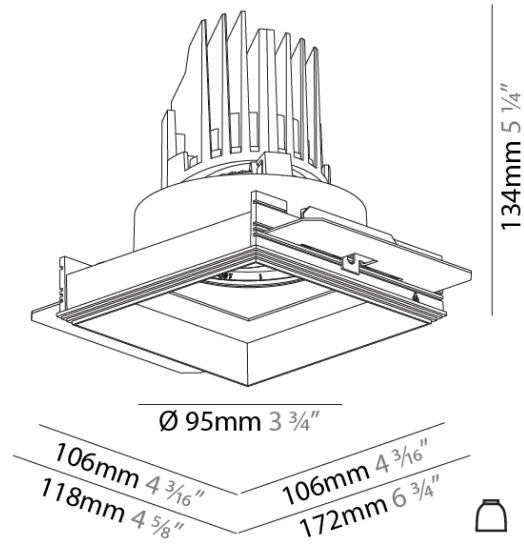

ELECTRICAL
Lamp Type: LED (Zhaga Standard)
Input Wattage (W): 15.5
Total Output Wattage (W): 14.5
Dimming: Tri-Mode (Non-Dimming and Phase Dimming (120Vac only) and 0-10V Dimming)
Driver Included: No
Driver Location: Recessed Housing
Driver Type: Constant Current - Universal
Driver Class: Class 2
Housing: See components
Input Voltage (V): 120 - 277
Constant Current (MA): 500

LED
Number of LEDs: 1
[Color Temperature (°K): 2700 / 3000 / 3500 / 4000](#)
Max. Delivered Lumen (lm): 940 / 980 / 1029 / 1050
Nominal Lumen (lm): 1386 / 1438 / 1511 / 1542
CRI: >90 CRI
Efficiency (%): 87.9 / 88.4 / 87.9
Lamp Life (hrs): 50000
Upon Request: RGB-W Tunable White Special Color Temperature
Special LED

OPTICAL
[Reflector°: 20 / 40 / 60](#)
Adjustability: Rotational 355°; Tilt 30°
Upon Request: Special Beam Angles