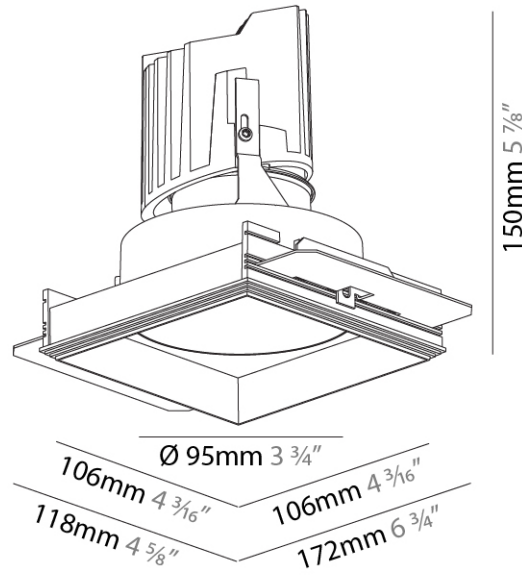

PHYSICAL

Shape: Square
Diameter (mm): 95
Diameter (in): 3 3/4
Length (mm): 106
Length (in): 4 3/16
Width (mm): 106
Width (in): 4 3/16
Depth (mm): 150
Depth (in): 5 7/8

Ceiling Thickness (mm): 10 / 12.5 / 15 / 25
Ceiling Thickness (in): 3/8 or 1/2 or 9/16 or 1

Min. Recessing Depth (mm): 170
Min. Recessing Depth (in): 6 11/16
Light Distribution: Downlight

Weight (kg): 0.705
Weight (lbs): 1.55

Fixture Finish: SSR / BKV / CWI / CRY / HAB / UFT / ITA / RUA / FTG / MYG / LOD / PUS / FRO / FUP / KIA / POP / BLS / SPG / MEY / GOH / GUM / CHC / COM / ABZ / JAG / OBR / MOS / ROR

Fixture Material: Aluminum Die Cast
Cut-out Measurements: 120mm / 4 3/4" x 120mm / 4 3/4"
Upon Request: Unique Ceiling Thickness

ELECTRICAL

Lamp Type: LED (Zhaga Standard)
Input Wattage (W): 15.5
Total Output Wattage (W): 14.5
Dimming: Tri-Mode (Non-Dimming and Phase Dimming (120Vac only) and 0-10V Dimming)

Driver Included: No
Driver Location: Recessed Housing
Driver Type: Constant Current - Universal
Driver Class: Class 2

Housing: See components
Input Voltage (V): 120 - 277
Constant Current (MA): 500

LED

Number of LEDs: 1
Color Temperature (°K): 2700 / 3000 / 3500 / 4000
Max. Delivered Lumen (lm): 940 / 980 / 1029 / 1050
Nominal Lumen (lm): 1386 / 1438 / 1511 / 1542
CRI: >90 CRI
Efficiency (%): 87.9 / 88.4 / 87.9
Lamp Life (hrs): 50000

Upon Request: RGB-W Tunable White Special Color Temperature Special LED

OPTICAL

Reflector: 20 / 40 / 60
Upon Request: Special Beam Angles

© 2024 Zaneen Lighting Inc. 1-800-338-3382, F 416-247-9319, www.zaneen.com

Available for international specifications by adding 'INT' at the end of the existing Model #. For assistance on 'custom' specifications, contact zteam@zaneen.com. In a constant effort to supply the best product, we reserve the right to change specifications or materials without notice. The most recent specification sheets are found at zaneen.com

IP rating: IP20